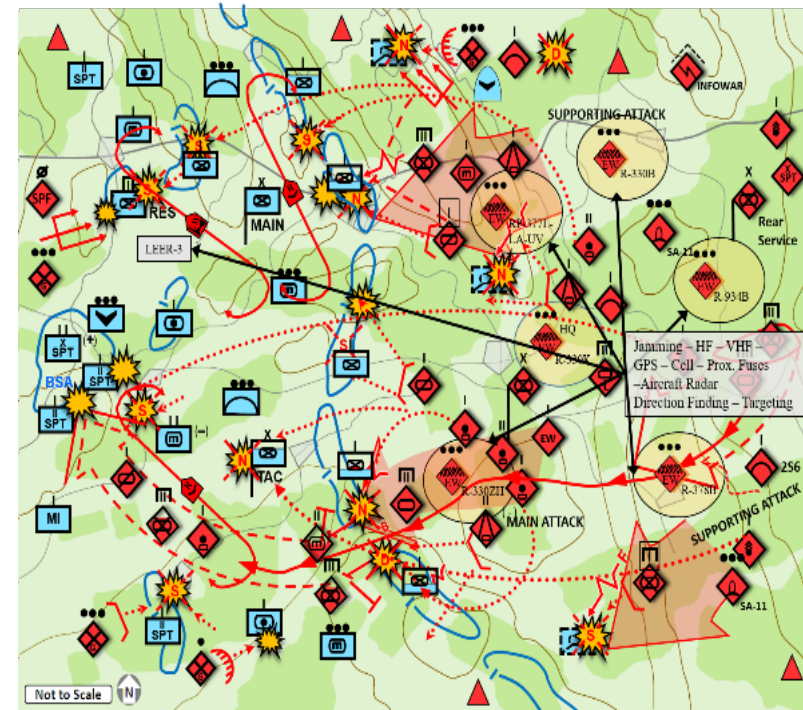

(U) R-378A High Frequency (HF) Communication Automated Jamming Station

(U) R-934B VHF Air Communication Automated Jamming Station

(U) DESCRIPTIONS OF THE REB COMPLEXES FOUND IN THE COMPANY

REB Complex	Purpose
RP-330KPK	VHF Automated Command Post
RP-330K	Automated Control Station
R-378B	HF Automated Jamming Station
R-330B	VHF Frequency Jammer linked to the Borisoglebsk-2 HF Automated Jamming Complex
R-330Zh	Automated Jammer against INMARSAT and IRIIDIUM satellite communication complexes, GSM, and GPS
R-SPR-2	VHF/UHF Radio Jammer cover and thereby protect troops in an area of up to 50 hectares for up to 6 hours
RP-377U	Portable Jammer (against IEDs)
R-934	Automated VHF-UHF aerial radio communication jamming complex provides automated detection, direction finding and signals intelligence of aerial radio sources. It also detects and jams VHF radiotelephone and mobile radio complexes.
RP-377L	IED Jammer
RP-377LA	Portable Automated Jammer
RP-377UV	Portable Automated Jammer

(U) REB PLATFORMS IN MRB/TB MANEUVER FORMATION

The REB Company subunits integrate into the maneuver formation of the brigade as shown in an example for an offensive action. Just like other SV combat complexes the REB units and subunits provide successive layers of coverage to target the aggressor and protect friendly forces. To disrupt or destroy communication capability of the aggressor units and subunits at the point of contact with SV forces, REB deploys its complexes within 1-3 KM of the line of contact. These units and subunits conduct interception and direction-finding of C2, communications, and radars. At the next level, approximately 15 – 30 KM from the line of contact the REB units deploy complexes that target HF, VHF, UHF, satellite, and GSM cell towers, 3G, and 4G networks. These complexes not only jam communications but also conduct intrusion into enemy communications by introducing psychological warfare messages into aggressor networks.