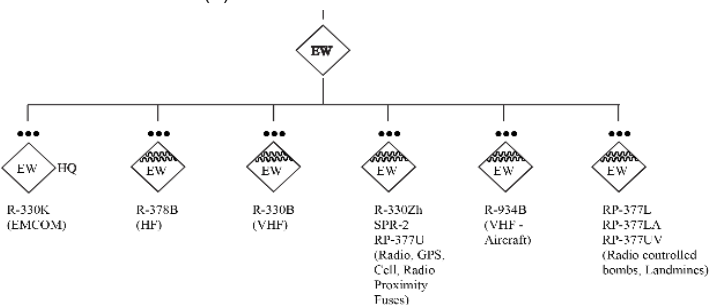

(U) RUSSIA: RADIO-ELECTRONIC BATTLE (REB) COMPLEXES COMPANY

(U) This infographic describes a Russian radio-electronic battle (REB) complexes company. The reorganization of Russian ground forces resulted in significant increases in its REB capabilities. The new formations included REB brigades for each of the military districts. These REB brigades, with four battalion subunits, maintain the most modern and powerful electronic warfare complexes that provide integrated area coverage as well as support for maneuver actions. Brigades conduct collection and analysis of the EMS in each district during peacetime and are available for immediate support of the corresponding OSK during conflicts. Each of the battalion subunits of a REB brigade focuses on a specific type of electronic warfare defined by its targets.

(U) RUSSIAN REB COMPANY

In addition to the REB brigades, a separate REB company was added to each maneuver brigade. The company is tailored to provide tactical level support that provides overall EMS situational awareness, targets and degrades aggressor C2, provides protection from precision-guided munitions (PGM) and improvised explosive devices (IED).