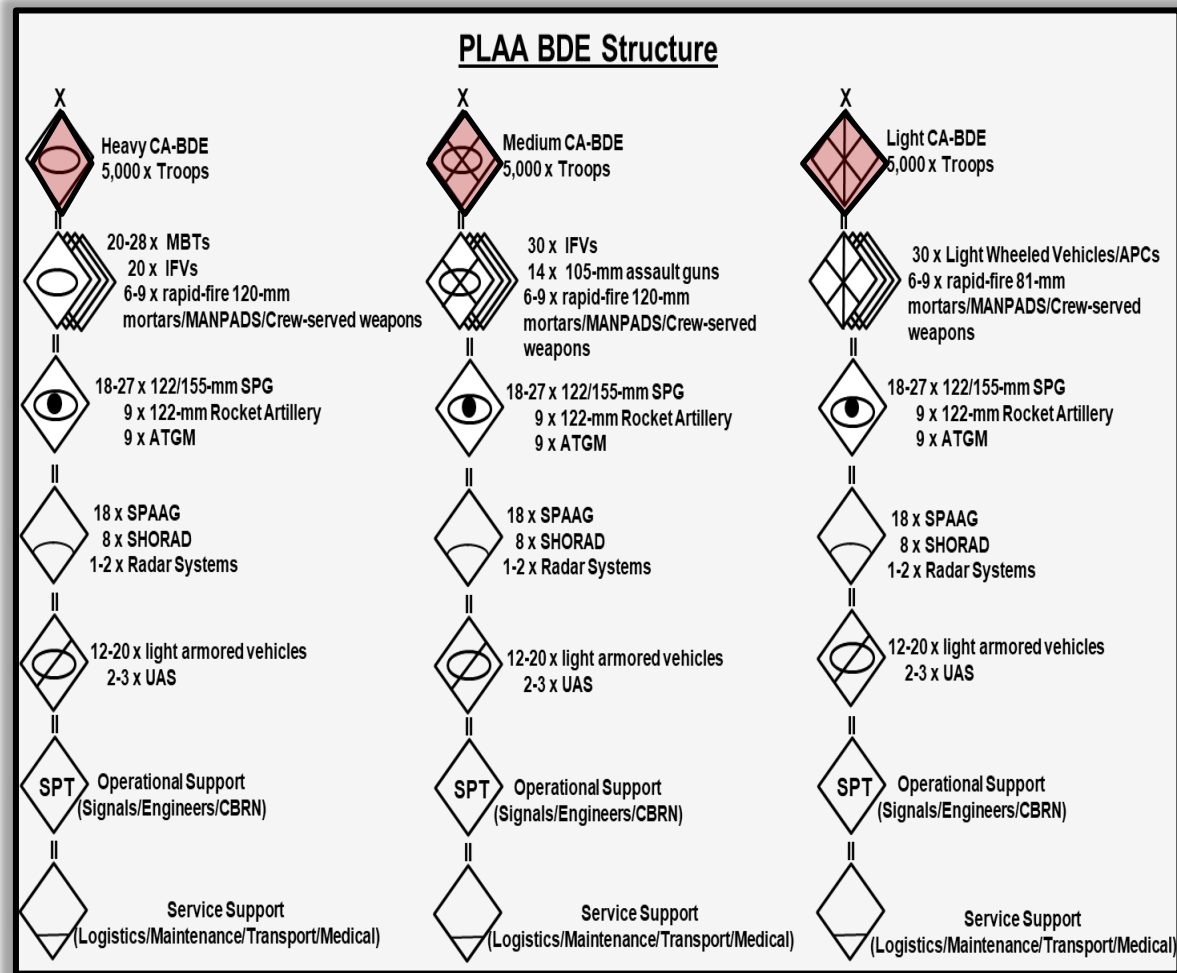

Chinese Army Combined Arms Brigade (CAB)

...built to be larger than a U.S. Brigade

Similar to U.S...

- BDE is the Unit of Action
- 3 types (Heavy, Medium, Light)
- Task organized
- Will not fight alone

...Overmatch to U.S.

- (+)1-2 Maneuver BNs
- (+) Organic Arty Bn
- (+) Organic ADA Bn
- Reinforced from Group Army

The Chinese have studied the U.S. Army in order to overmatch us